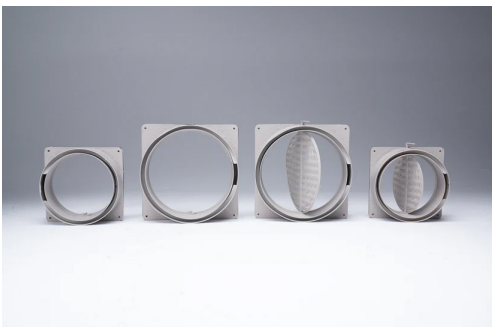

## ***Connection Gadgets***

- EXIVA FLEX CONNECTION DEVICE

**Product Data Sheet**

---

**EXIVA FLEX CONNECTION DEVICE**

EXIVA, which is offered in different diameters and with flap options, minimizes errors during assembly, saves material and time, and enables airflow control, thanks to its patented design.

Model Ref.	EXIVA FLEX CONNECTION DEVICE		
<b>Dimensions</b>			
<b>Diameter (inch)</b>	<b>6''</b>	<b>8''</b>	<b>10''</b>
<b>Material - Outer Jacket</b>	Polypropylene		
<b>Certificate</b>	Fireproof (UL 2043)		
<b>Flame Resistance</b>	-30 °C / 150 °C		