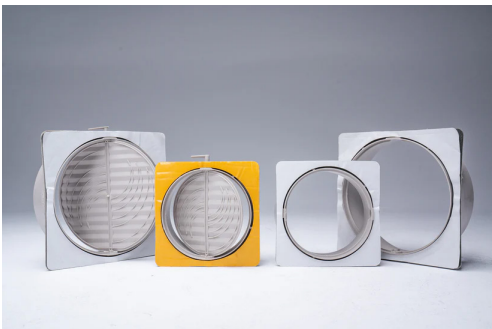

## ***Connection Gadgets***

- EXIVA FLEX CONNECTION DEVICE

**Product Data Sheet**

---

**EXIVA FLEX CONNECTION DEVICE**

EXIVA, which is offered in different diameters and with flap options, minimizes errors during assembly, saves material and time, and enables airflow control, thanks to its patented design.

Model Ref.	EXIVA FLEX CONNECTION DEVICE		
<b>Dimensions</b>			
<b>Diameter (inch)</b>	<b>6''</b>	<b>8''</b>	<b>10''</b>
<b>Material - Outer Jacket</b>	Polypropylene		
<b>Certificate</b>	Fireproof (UL 2043)		
<b>Flame Resistance</b>	-30 °C / 150 °C		