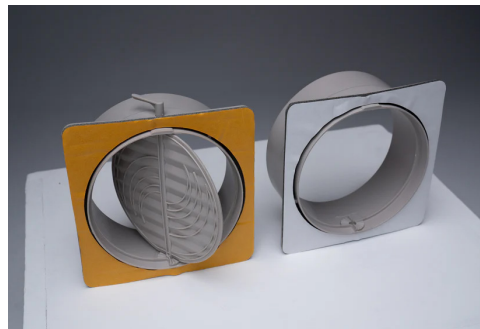

## ***Connection Gadgets***

- EXIVA FLEX CONNECTION DEVICE

**Product Data Sheet**

---

**EXIVA FLEX CONNECTION DEVICE**

EXIVA, which is offered in different diameters and with flap options, minimizes errors during assembly, saves material and time, and enables airflow control, thanks to its patented design.

Model Ref.	EXIVA FLEX CONNECTION DEVICE		
<b>Dimensions</b>			
<b>Diameter (inch)</b>	<b>6''</b>	<b>8''</b>	<b>10''</b>
<b>Material - Outer Jacket</b>	Polypropylene		
<b>Certificate</b>	Fireproof (UL 2043)		
<b>Flame Resistance</b>	-30 °C / 150 °C		